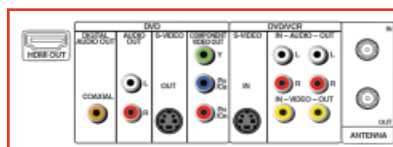

VIDEO

Progressive Out	•
Video D/A Converter	54MHz/10-Bit
Video Upconversion³	720p/1080i/1080p
Kodak Picture CD	•
DivX® Home Theater Certified²	•
Digital Photo Viewer (JPEG)	•
Y/C Separation	•

RECORDING FUNCTIONS

Tuner Channels	ATSC/NTSC/QAM Digital Tuning
DVD-R (Video Mode)	•
DVD+R	•
DVD-RW (VR & Video Mode)	•
DVD+RW (VR Mode)	•
4-Head Hi-fi VCR	•
Recording Modes (DVD)	1H (XP)/2H (SP)/ 4H (LP)/6H (EP)/8H (SLP)
Record Speeds (VCR)	SP/LP
V-Chip Recording	•
Timer Recording	12 programs/1 month
Camcorder Controls	Yes (Dubbing)

AUDIO

Audio D/A Converter	192k/24-Bit
MP3 Playback²	•
WMA Playback²	•
Dolby® Digital Recording (2-Ch)	•

CONVENIENCE

OSD Language	English/French/Spanish
Scan FF/REW	2x, 12x, 24x, 100x
Slow-Motion	1/2, 1/4, 1/8 (FWD)
Instant Replay	•
Instant Skip	•
Zoom (magnifications)	•
Editing Features	Playlist/Rename Title/ Chapter Creation (User and Auto)
Timer Back Up (at standby mode)	30 seconds
Bi-directional Dubbing	•
Auto Finalization with Undo	•

TERMINALS

Component Out	1
HDMI™ Out	1
Front DV Input	1
Front A/V Input	1
Rear S-Video Input/Output	1 /1
Rear RCA-Video Input/Output	1 /1
Rear Analog Audio Input/Output	1/1
Coaxial Digital Audio Output	1

PRODUCT & PACKAGING

Unit Dimensions (WHD) in.	17.13 x 3.92 x 10.55
Carton Dimensions	21.34 x 7.09 x 14.76
Unit Weight	9.46 lbs
Carton Weight	12.32 lbs
UPC Code	022265002117

¹This product is not made or sold for unauthorized use of copyrighted works, and it is only intended for recording and playback of authorized content and any other lawful use.

²Some DVD-R/DVD-RW and CD-R/CD-RW discs may be incompatible due to laser pick up and disc design. CD-R/CD-RW discs must be recorded using CD-DA method for CD audio playback. The DVD Recorder may not support some MP3/WMA/JPEG/DivX® recordings due to differences in recording formats, disc structure, or condition of the disc (use of CD-RW for MP3 files is not recommended). See owner's manual for more information.

³An HDTV or HD Monitor with an HDCP capable HDMI™ or DVI input is required for video upconversion. To upconvert to 720p or 1080i resolution, a 720p or 1080i capable HDTV or HD Monitor (as applicable) is required.

<http://www.tacp.toshiba.com> Customer Solutions: 800.631.3811

© Toshiba America Consumer Products, L.L.C.

82 Totowa Road, Wayne, NJ 07470 (2009). All Rights Reserved (10/08.2)

DivX, DivX Certified and associated logos are registered trademarks of DivX, Inc. and are used under license. Dolby and the double-D symbol are registered trademarks of Dolby Laboratories. HDMI, the HDMI logo and High-Definition Multimedia Interface are trademarks of HDMI Licensing L.L.C. Kodak is a trademark of Eastman Kodak Company. Product design and specifications subject to change or modification without notice.